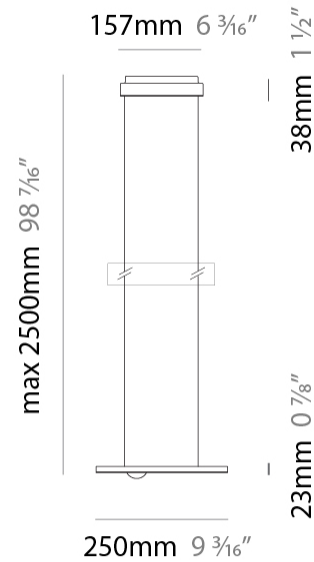

PROJECT	_____
TYPE	_____
SPECIFIER	_____
QUANTITY	_____
DATE	_____

PASSEPARTOUT SUSPENSION

D31024-

base number _____
Finish _____
Options _____

1. To build a product code in our configurator select the specify button on the base model # product page
2. To build a manual product code on this datasheet choose from the options listed below in blue font and add the suffix to the base model #

GENERAL

Series: Passepartout
Brand: Cini & Nils
Division: Design
Mounting Type: Suspension
Mounting Location: Ceiling
Subcategory: Pendant

PHYSICAL

Shape: Round
Diameter (mm): 250
Diameter (in): 9 7/8
Height (mm): 23
Depth (mm): 23
Height (in): 7/8
Depth (in): 7/8
Max. Overall Height (mm): 2500
Max. Overall Height (in): 98 7/16
Light Distribution: Direct / Indirect
Weight (kg): 2
Weight (lbs): 4.4
Fixture Finish: MBK / MWH / PCH / PGO
Fixture Material: Aluminum

ELECTRICAL

Lamp Type: LED
Total Output Wattage (W): 9 (Dir) / 10 (Ind)
Dimming: Tri-Mode (Non-Dimming and Phase Dimming (120Vac only) and 0-10V Dimming)
Driver Included: Yes
Driver Location: Integrated
Driver Type: Constant Current - Universal
Driver Class: Class 2
Input Voltage (V): 120 - 277
Constant Current (MA): 500

LED

Number of LEDs: 3
Color Temperature (°K): 2800
Nominal Lumen (lm): 2200
CRI: >90 CRI
Lamp Life (hrs): 50000

OPTICAL

RATINGS AND CERTIFICATIONS

Certified By: Certified for North American Standards
IP rating: IP20