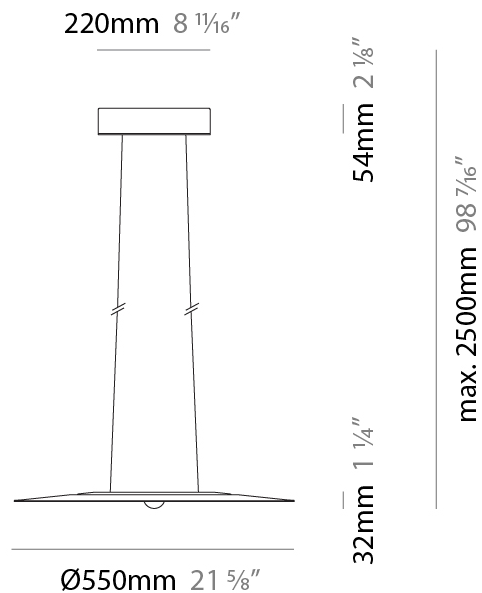

PROJECT	
TYPE	
SPECIFIER	
QUANTITY	
DATE	

PASSEPARTOUT SUSPENSION

D31022-

base number   Finish
Options

1. To build a product code in our configurator select the specify button on the base model # product page
2. To build a manual product code on this datasheet choose from the options listed below in blue font and add the suffix to the base model #

GENERAL

Series: Passepartout
Brand: Cini & Nils
Division: Design
Mounting Type: Suspension
Mounting Location: Ceiling
Subcategory: Pendant

PHYSICAL

Shape: Round
Diameter (mm): 550
Diameter (in): 21 ⁵/₈
Height (mm): 32
Height (in): 1 ¹/₄
Max. Overall Height (mm): 2500
Max. Overall Height (in): 98 ⁷/₁₆
Light Distribution: Direct / Indirect
Weight (kg): 6.3
Weight (lbs): 5.07
Fixture Finish: MWH / MBK / PCH / PGO / MSI / MGD
Fixture Material: Aluminum

ELECTRICAL

Lamp Type: LED
Input Wattage (W): 29
Total Output Wattage (W): 12.6 (Dir) / 14.9 (Ind)
Dimming: Tri-Mode (Non-Dimming and Phase Dimming (120Vac only) and 0-10V Dimming)
Driver Included: Yes
Driver Location: Integrated
Driver Type: Constant Current - Universal
Driver Class: Class 1
Input Voltage (V): 120 - 277
Constant Current (MA): 350

LED

Number of LEDs: 2
Color Temperature (°K): 2800
Nominal Lumen (lm): 2800
CRI: >90 CRI
Lamp Life (hrs): 50000

OPTICAL

RATINGS AND CERTIFICATIONS

Certified By: Certified for North American Standards
IP rating: IP20