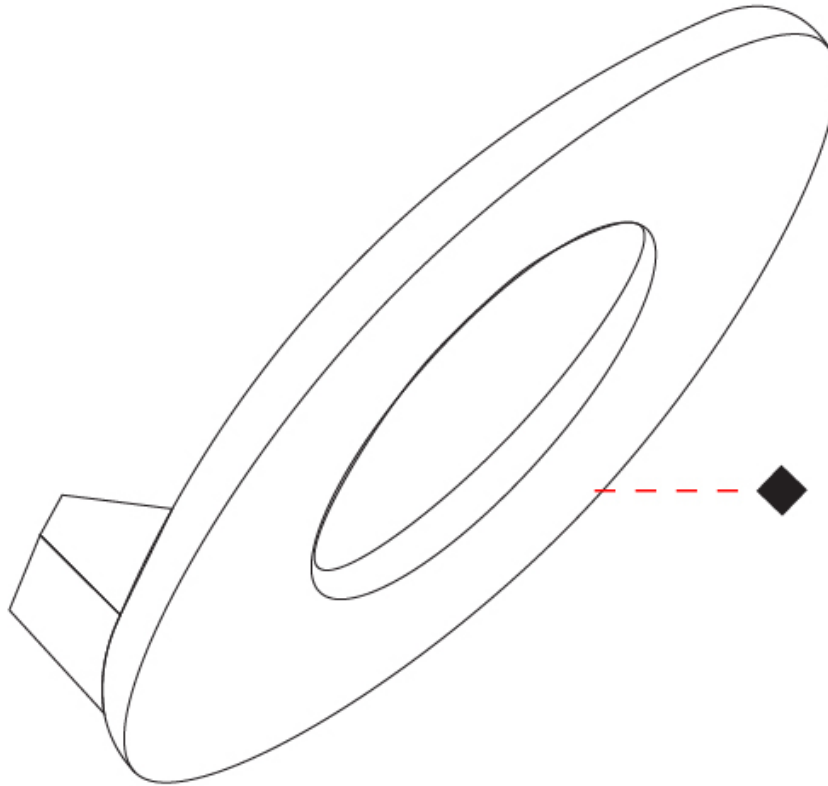

PASSEPARTOUT SURFACE

D33001-

PROJECT

TYPE

SPECIFIER

QUANTITY

DATE

D